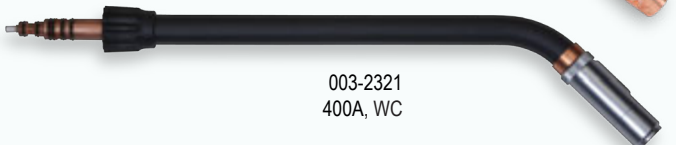

Barrels

For Python®, Python® LX, and Prince® XL guns (Barrel images not to scale)

6 Inch

Straight

003-2330 (Air Only)
003-2151 (Air/Water)

003-2380
300A, WC

003-2315
400A, WC

45 Degree, Curved (Recommended for Prince® XL)

003-2331 (Air Only)
003-2152 (Air/Water)

003-2381
300A, WC

003-2316
400A, WC

003-2467
400A, WC
(4" Radius:
For hard wires)

NEW!

60 Degree, Curved (Python® Only)

003-2272 (Air Only)
003-2147 (Air/Water)

003-2382
300A, WC

003-2317
400A, WC

12 Inch

Straight

003-2332 (Air Only)
003-2156 (Air/Water)

003-2318
400A, WC

45 Degree, Curved

003-2333 (Air Only)
003-2158 (Air/Water)

003-2319
400A, WC

18 Inch

Straight

003-2334 (Air Only)
003-2157 (Air/Water)

003-2320
400A, WC

45 Degree, Curved

003-2335 (Air Only)
003-2159 (Air/Water)

003-2321
400A, WC